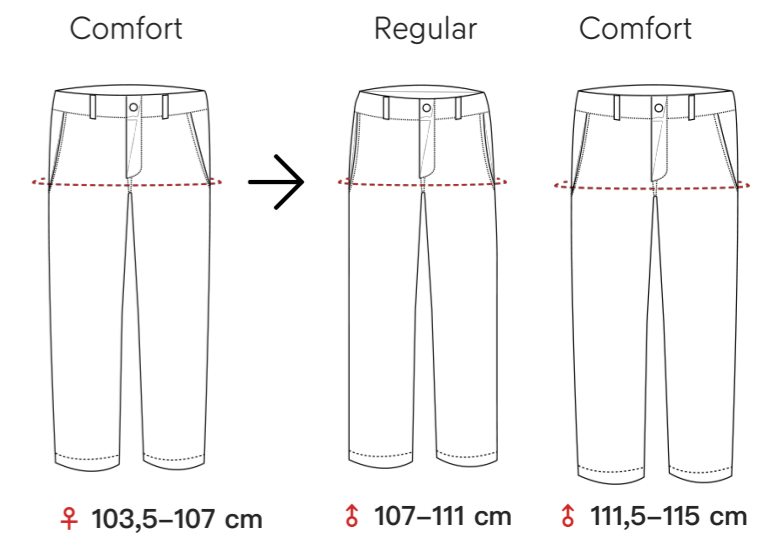

## SHIRT FITS

Chest Women Size S

Chest Men Size M

## TROUSER FITS

WAIST HEIGHT

SEAT Women Size 38

SEAT Men Size 48

## LOWER LEG