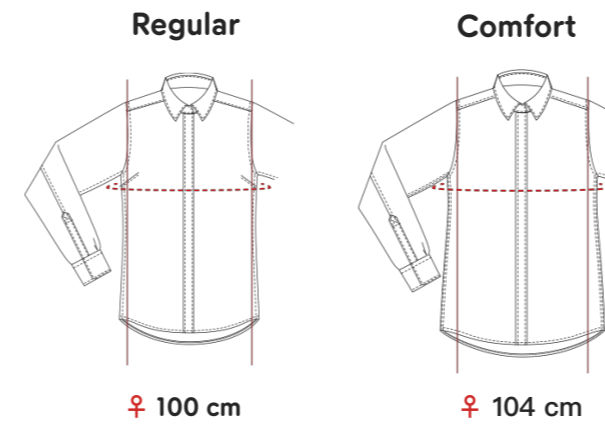

## MEN

Body Size Average\*\* height 180 cm (5'10)

	40	42	44	46	48	50	52	54	56	58	60
Chest (1)	82	86	90	94	98	102	106	110	114	118	122
Waist (2)	68	72	76	80	84	88	92	96	100	104	108
Seat (3)	86	90	94	98	102	106	110	114	118	122	126
Inseam raw length regular/ long (4)	88/93	89/94	90/95	91/96	92/97	93/98	94/99	95/100	96/101	97/102	98/103
Inseam fixed length regular/ long (4)	77/82	78/83	79/84	80/85	81/86	82/87	83/88	84/89	85/90	86/91	87/92
Head measurement (6)	XS (53)	XS (54-55)	M (56-57)	L (58-59)	XL (60-61)	XXL (62-63)					
<b>Fjällräven / US Letter Size</b>	<b>XXS</b>	<b>XS</b>	<b>S</b>	<b>M</b>	<b>L</b>	<b>XL</b>	<b>XXL</b>	<b>XXXL</b>			

## SHIRT FITS

Chest Women Size S

Chest Men Size M