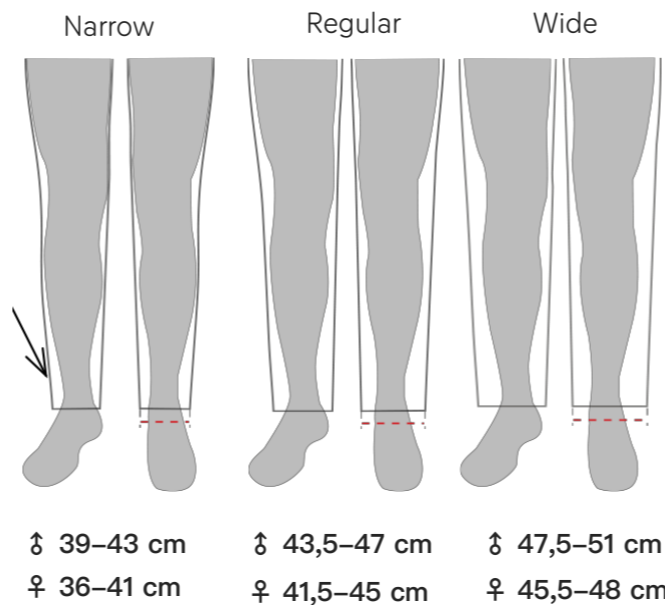

## MEN

Body Size Average\*\* height 180 cm (5'10)

	40	42	44	46	48	50	52	54	56	58	60
Chest (1)	82	86	90	94	98	102	106	110	114	118	122
Waist (2)	68	72	76	80	84	88	92	96	100	104	108
Seat (3)	86	90	94	98	102	106	110	114	118	122	126
Inseam raw length regular/ long (4)	88/93	89/94	90/95	91/96	92/97	93/98	94/99	95/100	96/101	97/102	98/103
Inseam fixed length regular/ long (4)	77/82	78/83	79/84	80/85	81/86	82/87	83/88	84/89	85/90	86/91	87/92
Head measurement (6)	XS (53)	XS (54-55)	M (56-57)	L (58-59)	XL (60-61)	XXL (62-63)					
<b>Fjällräven / US Letter Size</b>	<b>XXS</b>	<b>XS</b>	<b>S</b>	<b>M</b>	<b>L</b>	<b>XL</b>	<b>XXL</b>	<b>XXXL</b>			

## SHIRT FITS

Chest Women Size S

Chest Men Size M

## TROUSER FITS

WAIST HEIGHT

SEAT Women Size 38

SEAT Men Size 48

## LOWER LEG