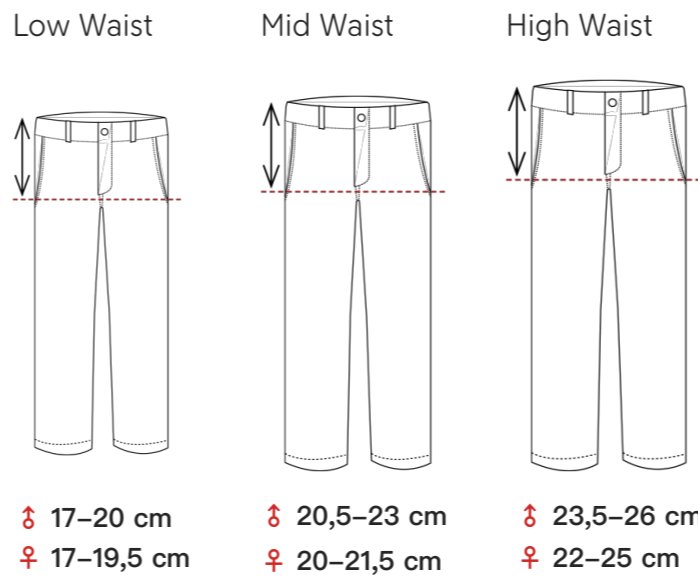

## MEN

Body Size Average\*\* height 180 cm (5'10)

	40	42	44	46	48	50	52	54	56	58	60
Chest (1)	82	86	90	94	98	102	106	110	114	118	122
Waist (2)	68	72	76	80	84	88	92	96	100	104	108
Seat (3)	86	90	94	98	102	106	110	114	118	122	126
Inseam raw length regular/ long (4)	88/93	89/94	90/95	91/96	92/97	93/98	94/99	95/100	96/101	97/102	98/103
Inseam fixed length regular/ long (4)	77/82	78/83	79/84	80/85	81/86	82/87	83/88	84/89	85/90	86/91	87/92
Head measurement (6)	XS (53)	XS (54-55)	M (56-57)	L (58-59)	XL (60-61)	XXL (62-63)					
<b>Fjällräven / US Letter Size</b>	<b>XXS</b>	<b>XS</b>	<b>S</b>	<b>M</b>	<b>L</b>	<b>XL</b>	<b>XXL</b>	<b>XXXL</b>			

## GERMAN D-SIZE

Man's Trousers

	24	25	26	27
Waist (2)	90	94	98	102
Inseam raw length (4)	93	94	95	96
Inseam fixed length (4)	82	83	84	85

## SHIRT FITS

Chest Women Size S

Chest Men Size M

## TROUSER FITS

WAIST HEIGHT

SEAT Women Size 38

SEAT Men Size 48