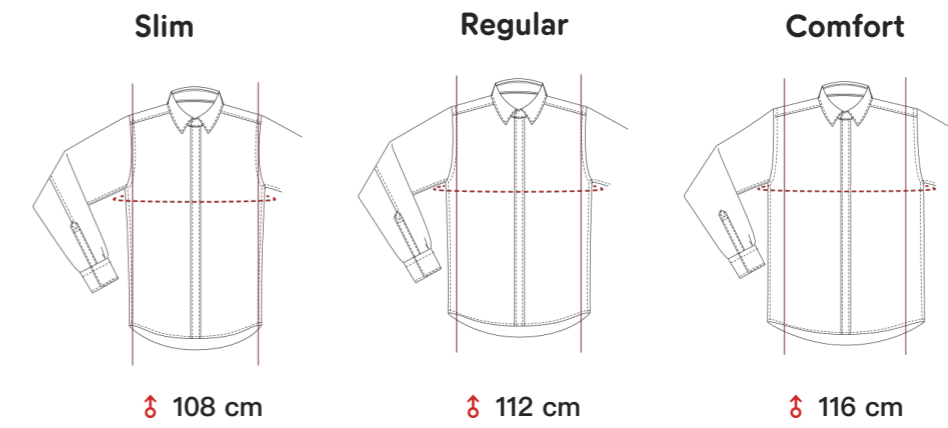

## SHIRT FITS

Chest Women Size S

Chest Men Size M