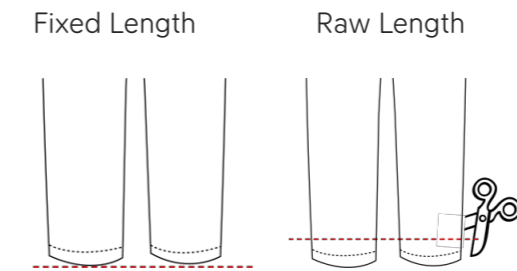

LEG ENDINGS

LEG ENDINGS

	Original	Shorter version (-5 cm)
♀	Regular	Short art.no (xxxx s)
♂	Long	Regular art.no (xxxx R)